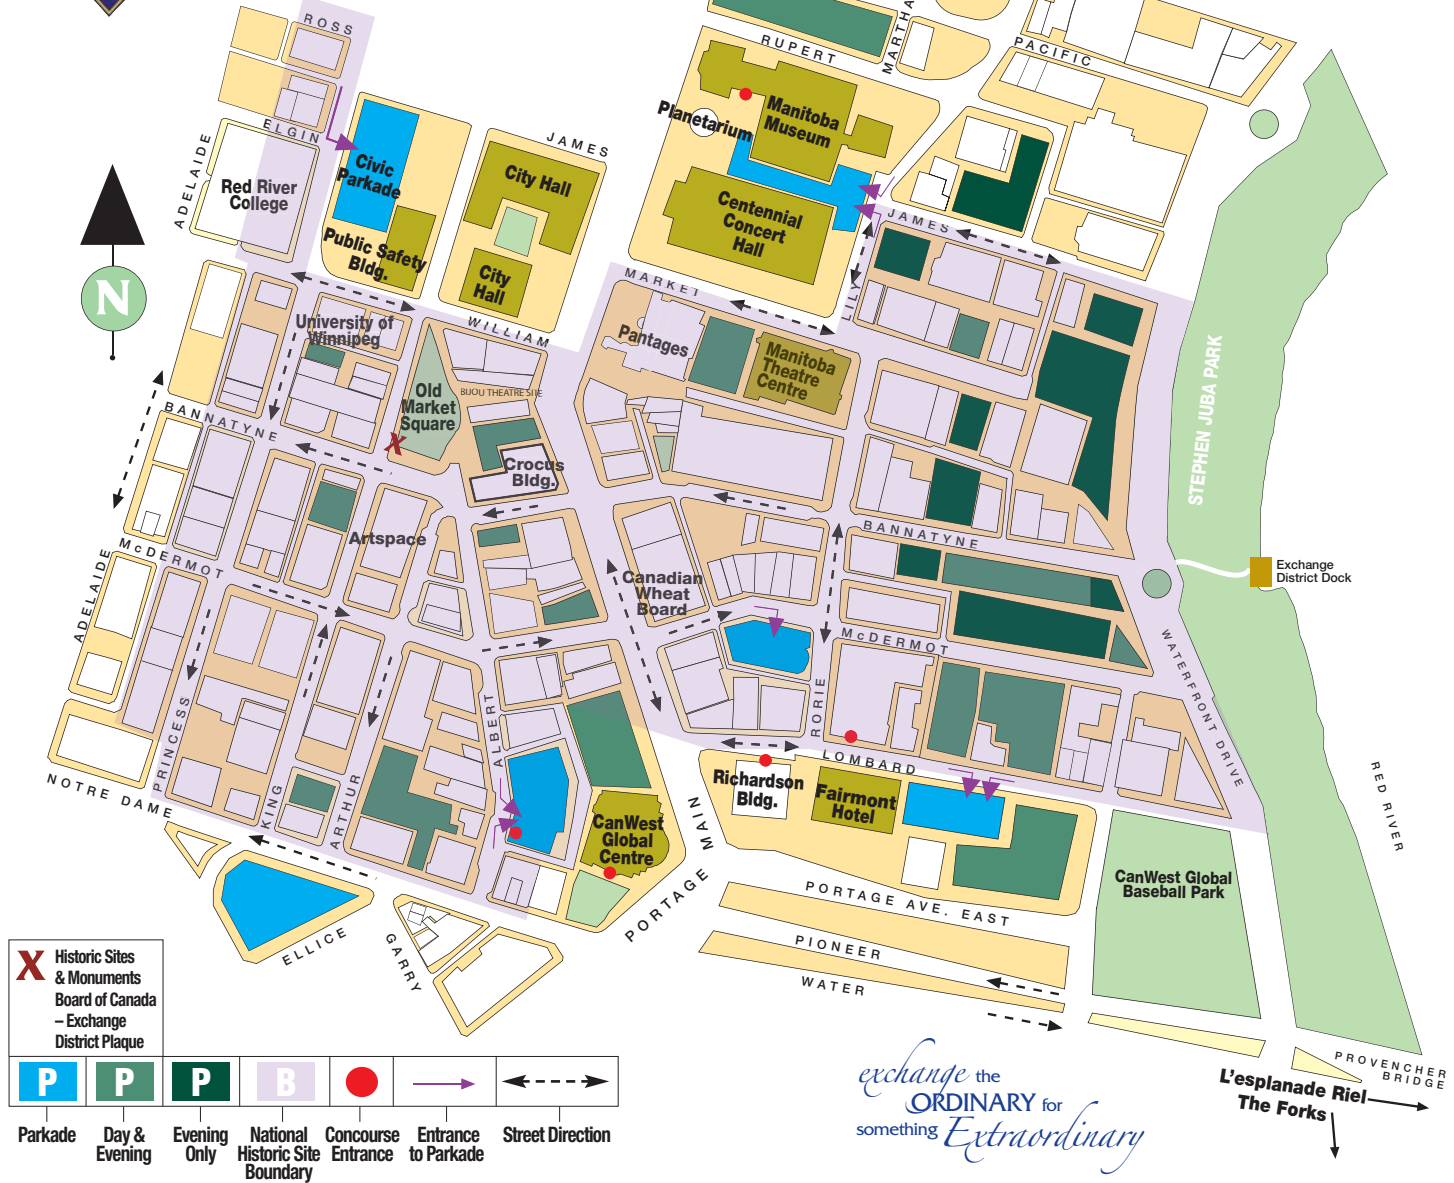

Most parking lots charge between \$1.00-\$2.00 per hour.
Evening parking rates between \$2.00-\$6.00 (flat rate).

Parking meters are FREE after 5:30 pm weekdays.
FREE for two hours on Saturday & FREE all day Sunday.

Area & Parking Guide

exchange the
ORDINARY for
something Extraordinary