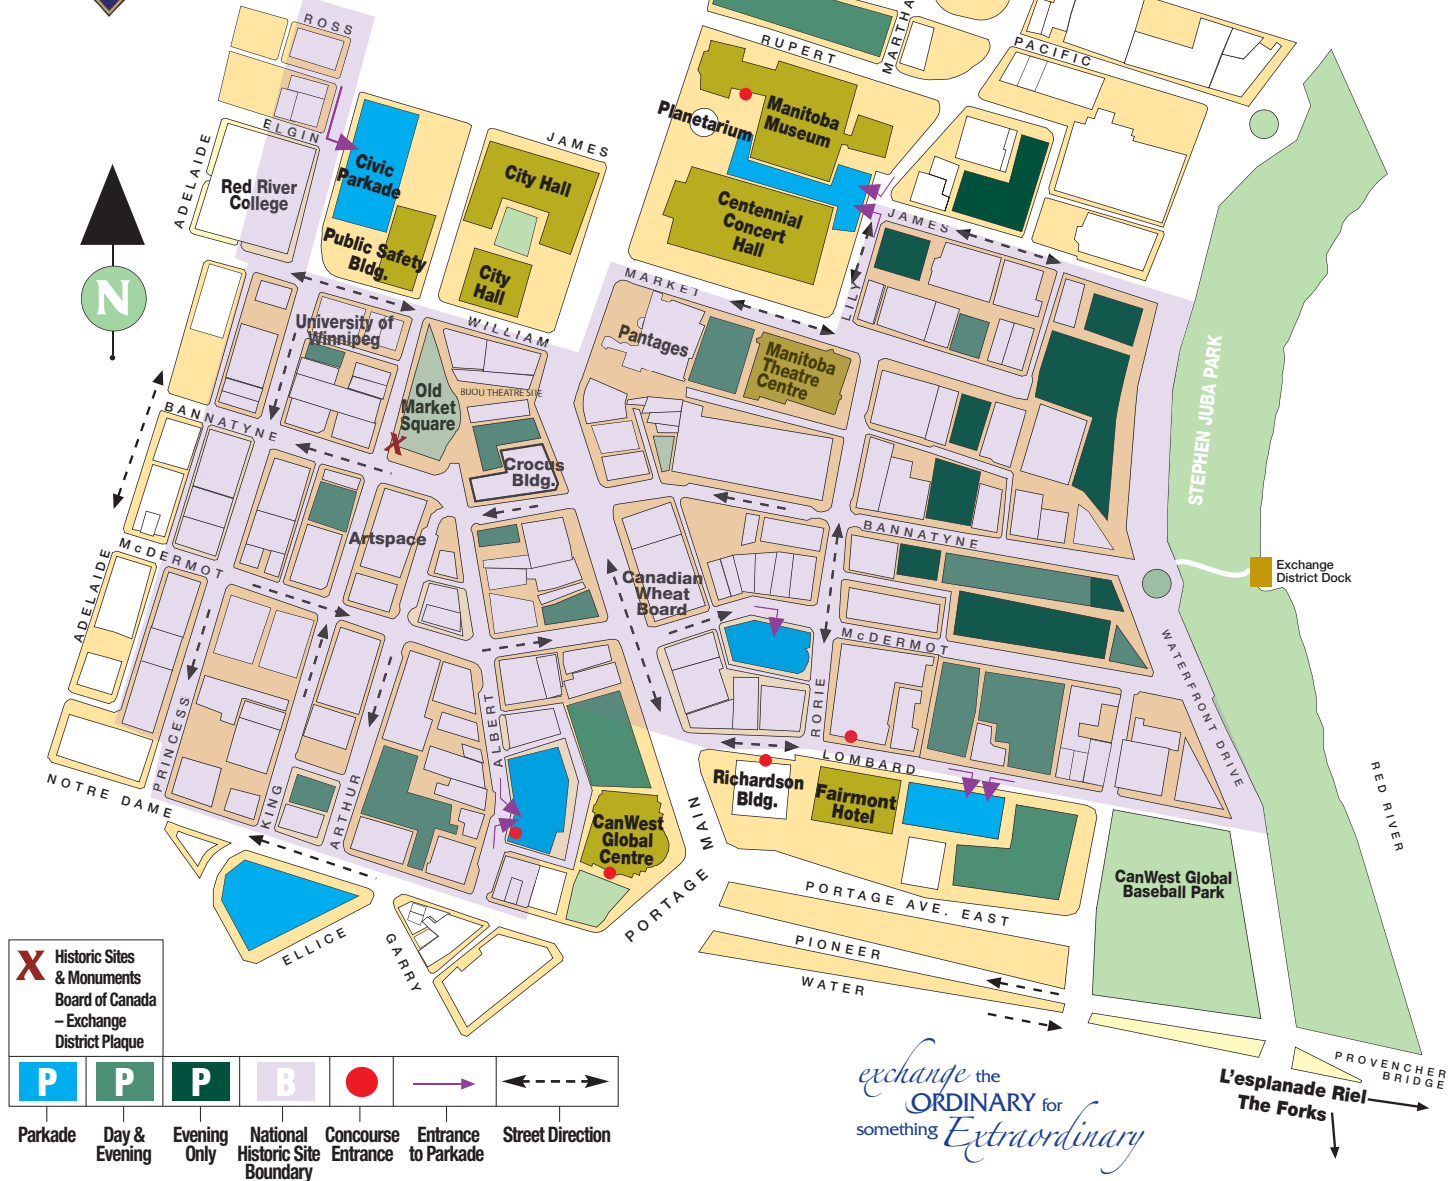

Most parking lots charge between \$1.00-\$2.00 per hour.  
Evening parking rates between \$2.00-\$6.00 (flat rate).

Parking meters are FREE after 5:30 pm weekdays.  
FREE for two hours on Saturday & FREE all day Sunday.

## Area & Parking Guide

exchange the  
ORDINARY for  
something Extraordinary